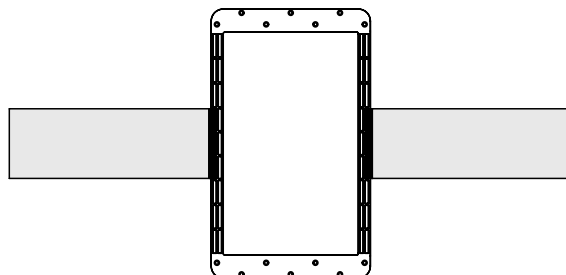

Masterpiece CI Optional Brackets

C8HTBRK

Works with:

Sistine 4XC

3XWBRK

Works with:

Icon 3XW

5XWBRK

Works with:

Tribute 5XW

7XWBRK

Works with:

Monument 7XW

MASTERPIECE SERIES